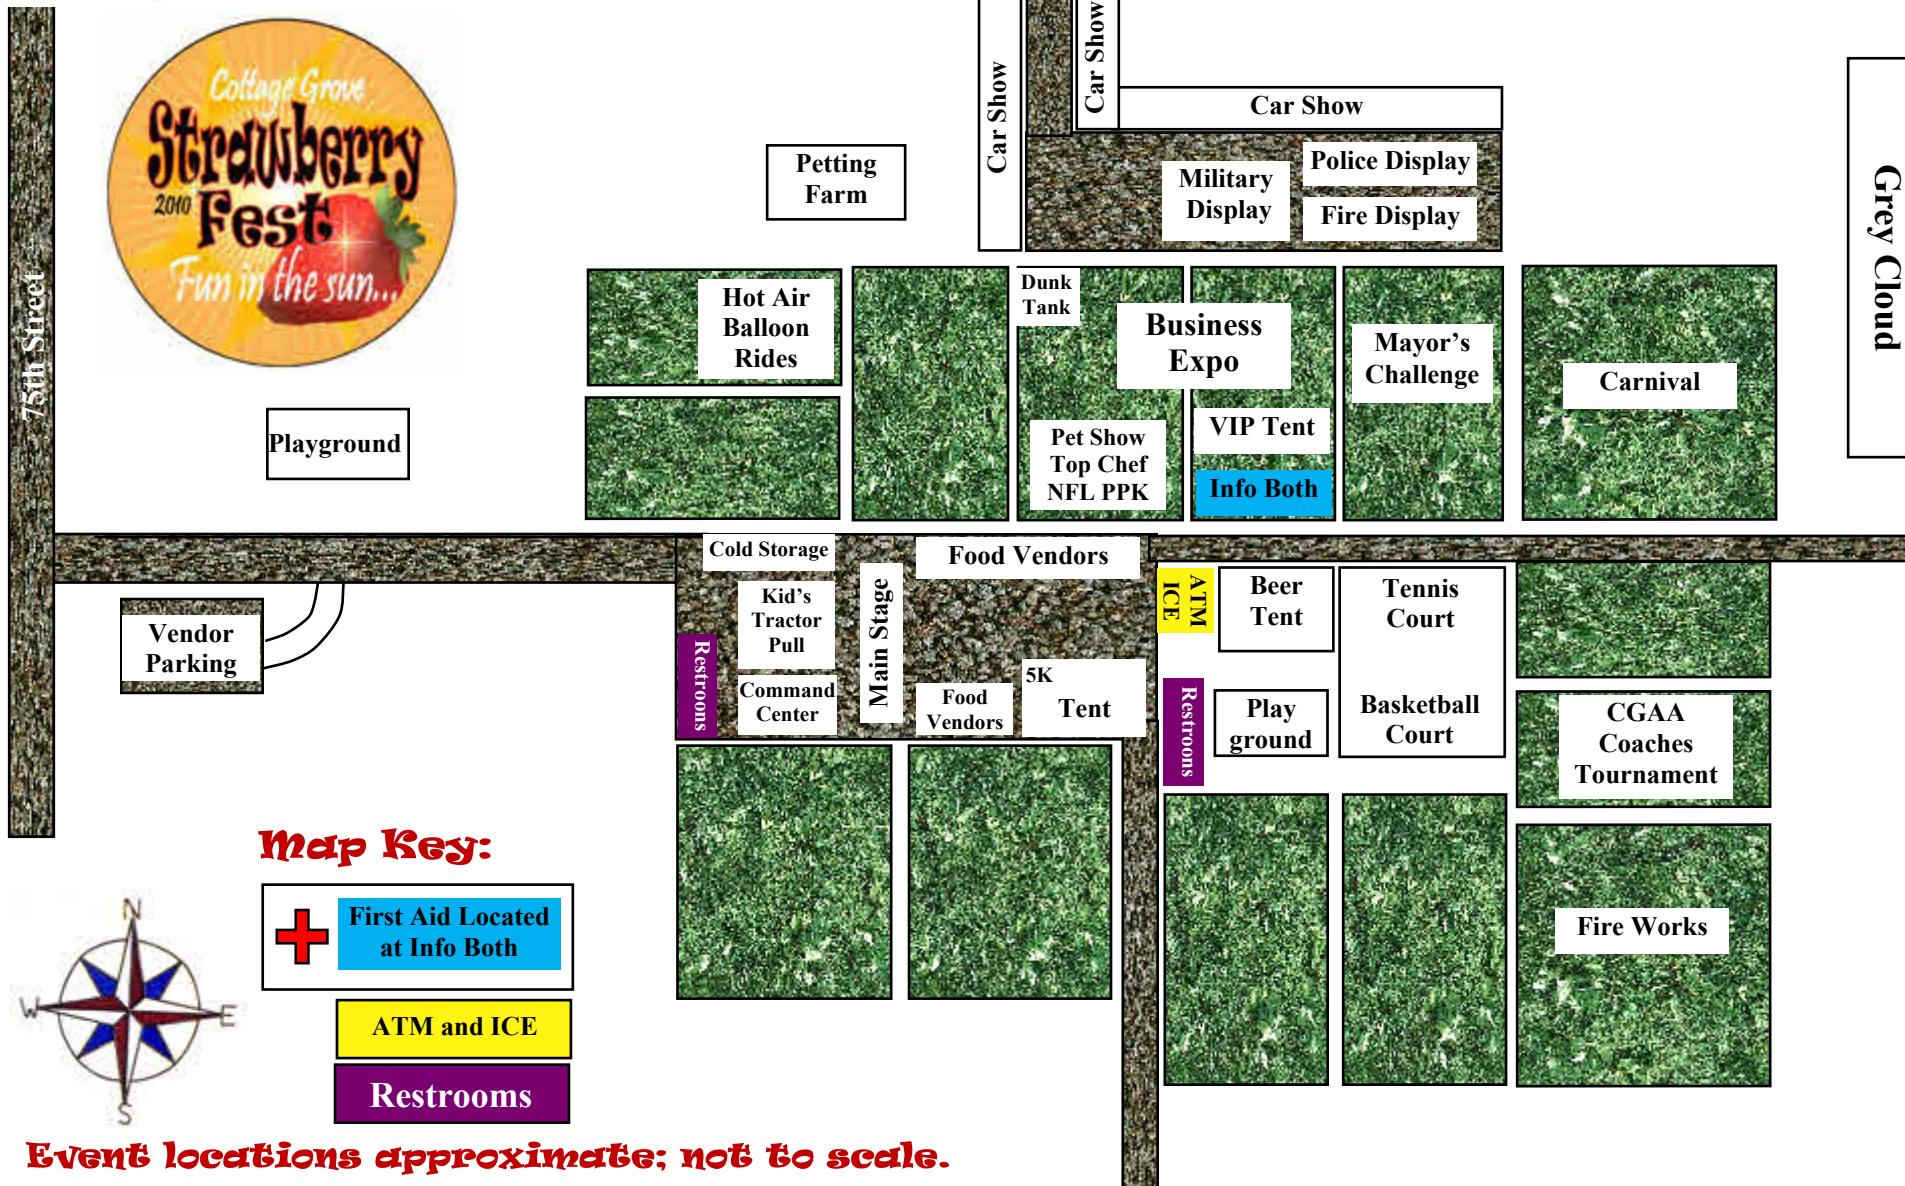

Strawberry Fest Event Map

Together we can

Kingsston Parks

Kingsston Parks

Map Key:

- First Aid Located at Info Both
- ATM and ICE
- Restrooms

Event locations approximate; not to scale.

June 17th - 20th, 2010